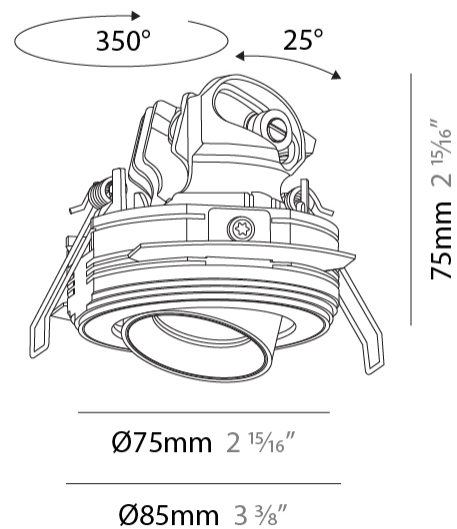

PHYSICAL

Aperture Sizes - Downlights: 1"
 Shape: Round
 Diameter (mm): 75
 Diameter (in): 2 15/16
 Height (mm): 75
 Height (in): 2 15/16
 Ceiling Thickness (mm): 10 / 12 / 15
 Ceiling Thickness (in): 3/8 or 1/2 or 9/16
 Min. Recessing Depth (mm): 85
 Min. Recessing Depth (in): 3 3/8
 Fixture Finish: SSR / BKV / CWI / CRY / HAB / UFT / ITA / RUA / FTG / MYG / LOD / PUS / FRO / FUP / KIA / POP / BLS / SPG / MEY / GOH / CHC / COM / ABZ / JAG / OBR / MOS / ROR
 Fixture Material: Aluminum
 Cut-out Measurements: D. 86mm / 3 3/8"
 Upon Request: Unique Sizes Unique Ceiling Thickness

OPTICAL

Reflector: 22 / 38 / 48
 Adjustability: Rotational 350° / Tilt 25°
 Upon Request: Special Beam Angles

RATINGS AND CERTIFICATIONS

Certified By: Certified for North American Standards
 IP rating: IP40

PHYSICAL

Aperture Sizes - Downlights: 1"
 Shape: Round
 Diameter (mm): 75
 Diameter (in): 2 15/16
 Height (mm): 75
 Height (in): 2 15/16
 Ceiling Thickness (mm): 10 / 12 / 15
 Ceiling Thickness (in): 3/8 or 1/2 or 9/16
 Min. Recessing Depth (mm): 85
 Min. Recessing Depth (in): 3 3/8
 Fixture Finish: SSR / BKV / CWI / CRY / HAB / UFT / ITA / RUA / FTG / MYG / LOD / PUS / FRO / FUP / KIA / POP / BLS / SPG / MEY / GOH / CHC / COM / ABZ / JAG / OBR / MOS / ROR
 Fixture Material: Aluminum
 Cut-out Measurements: D. 86mm / 3 3/8"