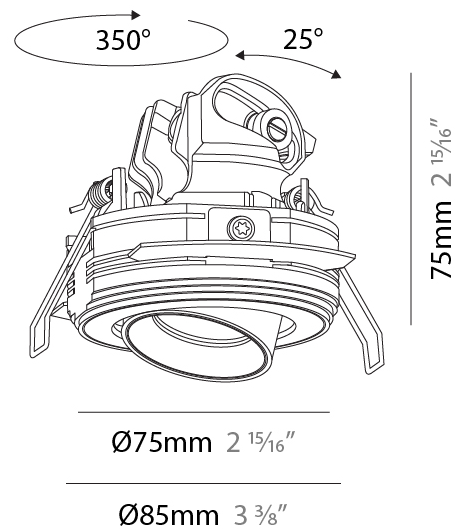

GENERAL

Series: Invader Compact
Subseries: Invader Compact Adjustable
Partner: Prolicht
Division: Architectural
Installation: Trimless
Product Type: Downlight
Mounting Location: Ceiling
Light Distribution: Downlight

PHYSICAL

Aperture Sizes - Downlights: 1"
Shape: Round
Diameter (mm): 75
Diameter (in): 2 15/16
Height (mm): 75
Height (in): 2 15/16
Ceiling Thickness (mm): 10 / 12 / 15
Ceiling Thickness (in): 3/8 or 1/2 or 9/16
Min. Recessing Depth (mm): 85
Min. Recessing Depth (in): 3 3/8
Fixture Finish: SSR / BKV / CWI / CRY / HAB / UFT / ITA / RUA / FTG / MYG / LOD / PUS / FRO / FUP / KIA / POP / BLS / SPG / MEY / GOH / CHC / COM / ABZ / JAG / OBR / MOS / ROR
Fixture Material: Aluminum
Cut-out Measurements: D. 86mm / 3 3/8"

ELECTRICAL

Lamp Type: LED (Zhaga Standard)
Input Wattage (W): 11
Total Output Wattage (W): 10
Dimming: Dali Dimming
Driver Included: No
Driver Location: Recessed Housing
Driver Type: Constant Current - 120Vac
Housing: See Components
Input Voltage (V): 120
Constant Current (MA): 250

LED

Number of LEDs: 1
Color Temperature (°K): Warm Dim
Max. Delivered Lumen (lm): 862
Nominal Lumen (lm): 1004
CRI: >90 CRI
Lamp Life (hrs): 50000

OPTICAL

Reflector: 24 / 40 / 54
Adjustability: Rotational 350° / Tilt 25°

RATINGS AND CERTIFICATIONS

Certified By: Certified for North American Standards
IP rating: IP40